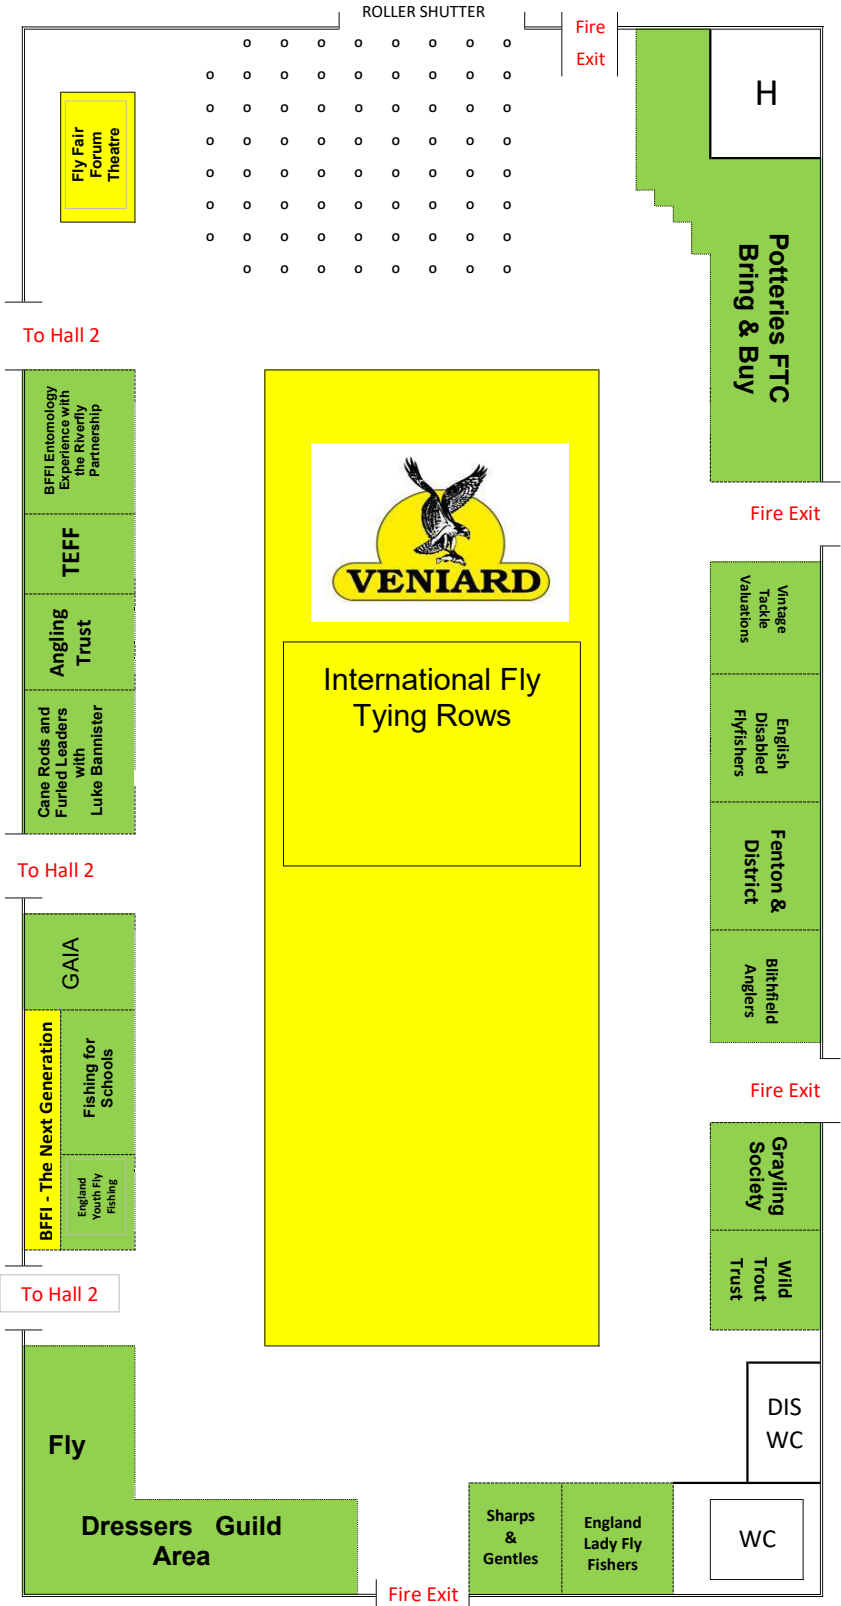

British Fly Fair International 2025

PRESTWOOD CENTRE Hall 1

British Fly Fair International 2025

ARGYLE CENTRE Hall 2

British Fly Fair International 2025

SANDYLANDS CENTRE Hall 3