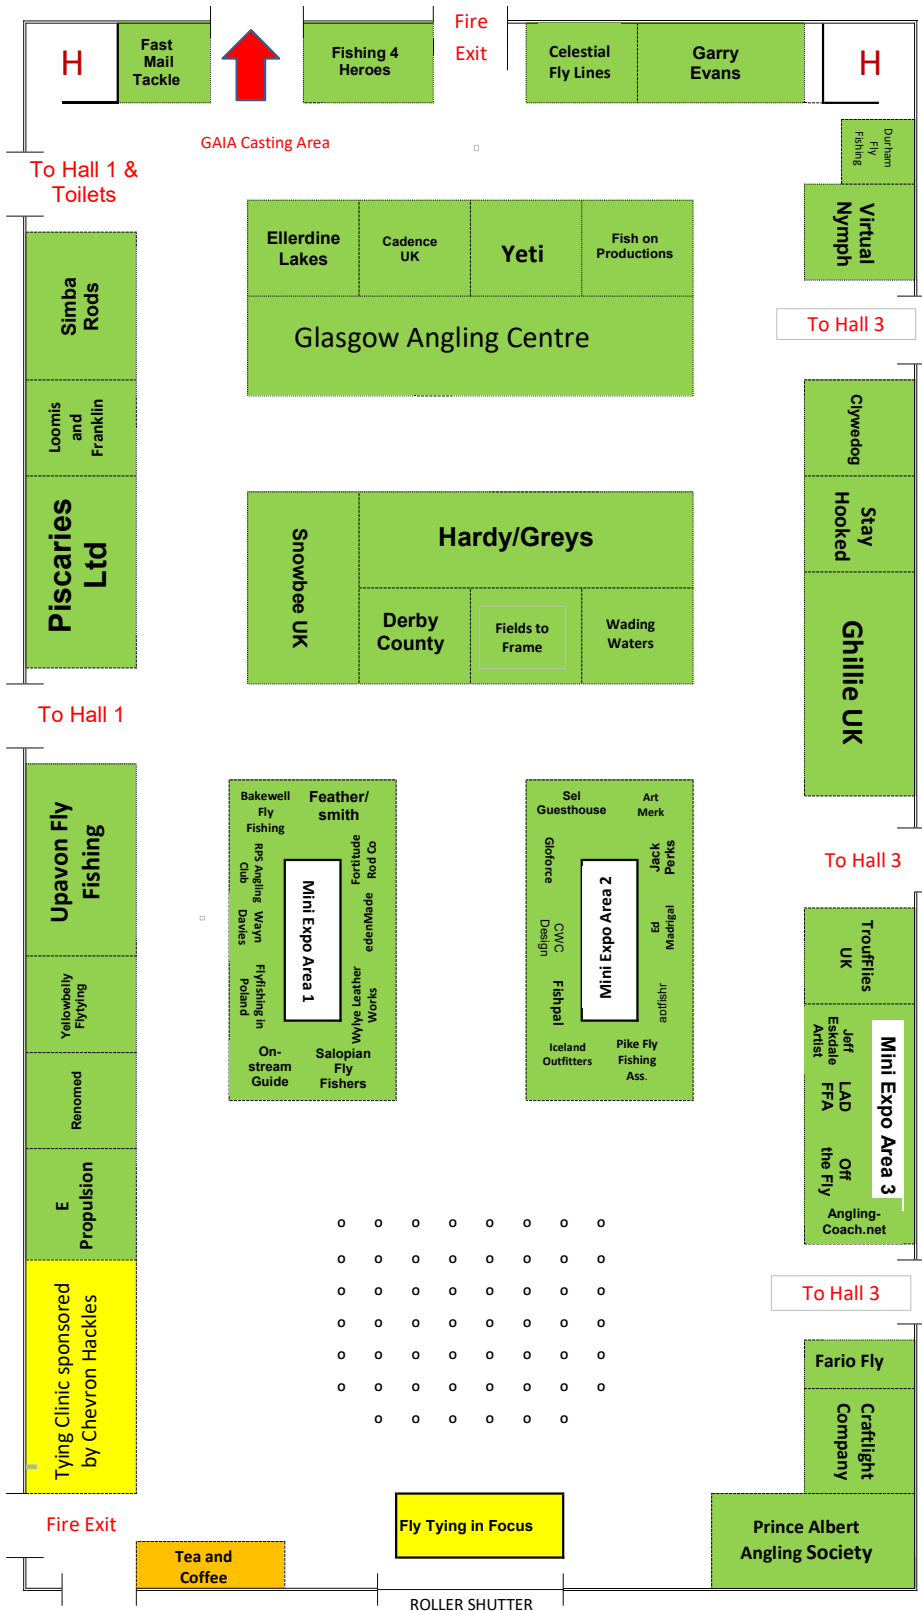

British Fly Fair International 2025

PRESTWOOD CENTRE Hall 1

British Fly Fair International 2025

ARGYLE CENTRE Hall 2

British Fly Fair International 2025

SANDYLANDS CENTRE Hall 3