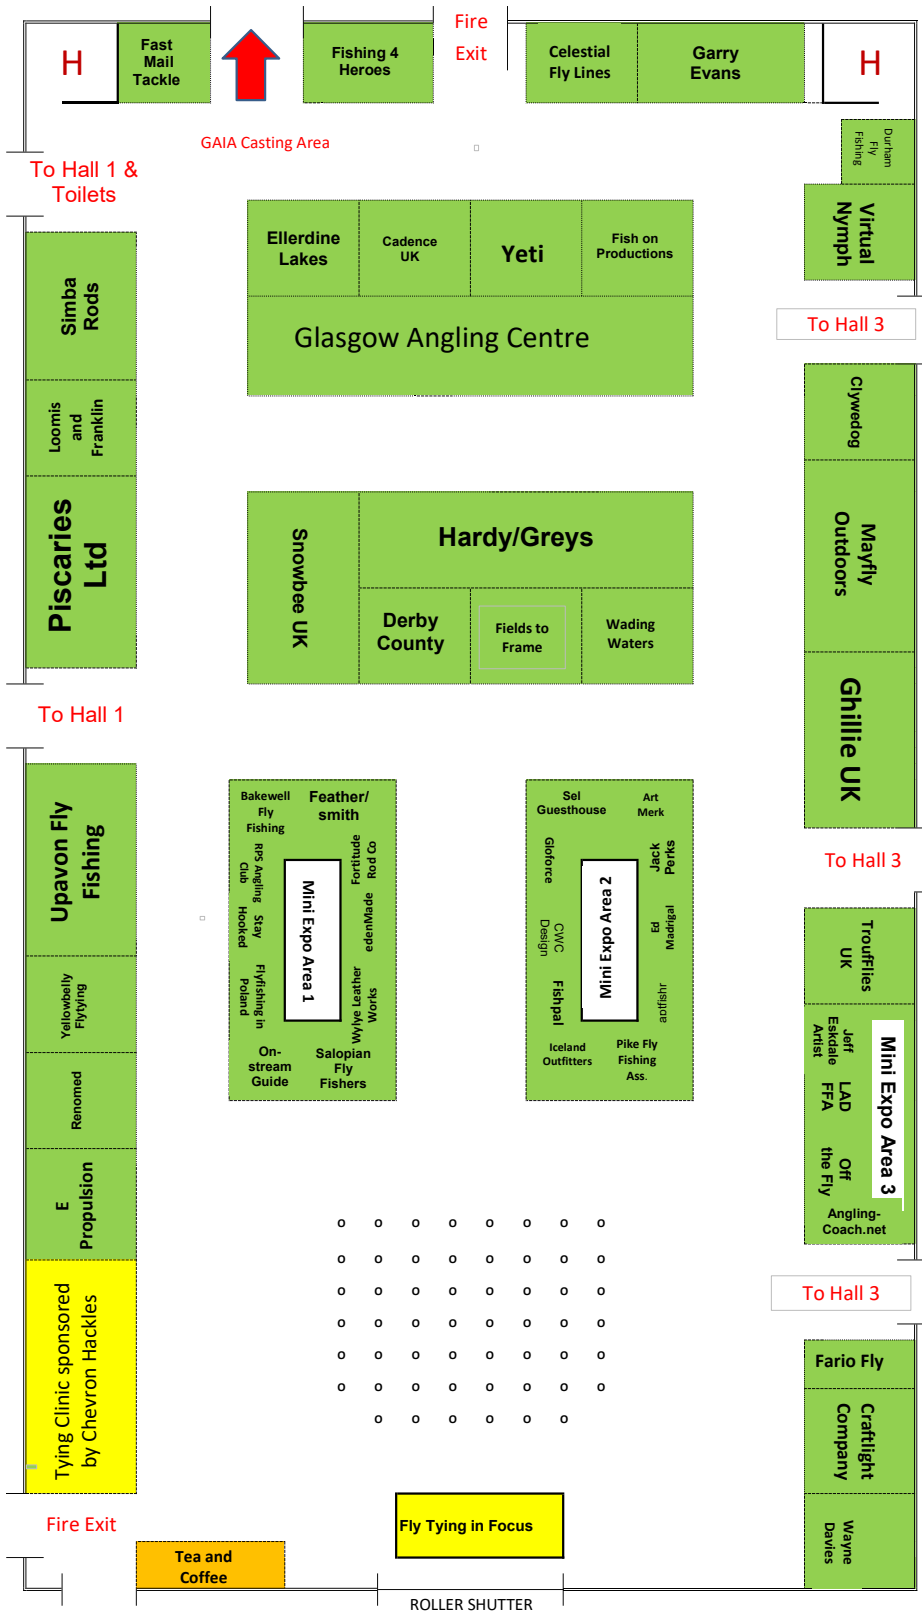

## British Fly Fair International 2024

**PRESTWOOD CENTRE Hall 1**

**British Fly Fair International 2024**

**ARGYLE CENTRE Hall 2**

**British Fly Fair International 2024**

**SANDYLANDS CENTRE Hall 3**