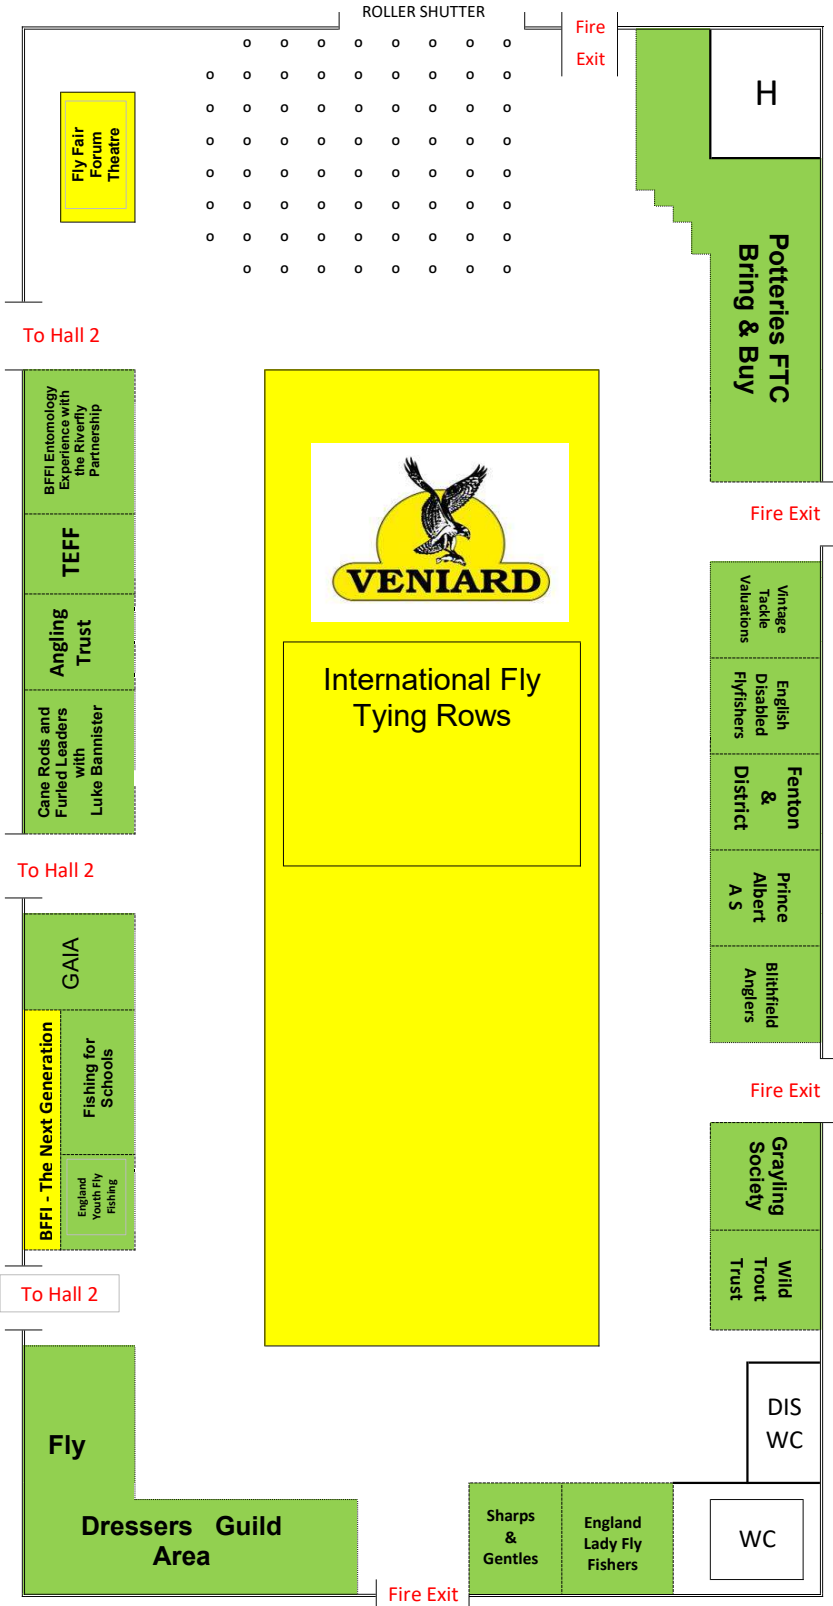

## British Fly Fair International 2024

**PRESTWOOD CENTRE Hall 1**

**British Fly Fair International 2024**

**ARGYLE CENTRE Hall 2**

**British Fly Fair International 2024**

**SANDYLANDS CENTRE Hall 3**